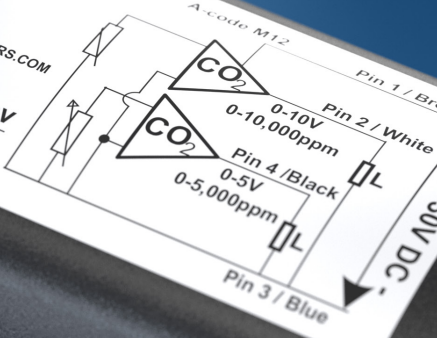

# DOL 119 CO2 Sensor

A new generation CO2 sensor that withstands high-pressure cleaning.

**DOL 119**  
NO. 140331  
PO: 123456789  
Ver. No: 1.00  
**dol SENSORS**  
www.dol-sensors.com  
Hedelund 4, DK-7870 Roslev  
Made in Denmark  
A-code M12  
Pin 1 / Brown  
Pin 2 / White  
Pin 4 / Black  
Pin 3 / Blue  
0-10V  
0-10,000ppm  
0-5V  
0-5,000ppm  
+13.5-30V DC -

## Improve livestock welfare and reduce mortality

DOL 119 CO2 sensor measures the carbon dioxide level and air quality in livestock houses to ensure that the broilers enjoy optimum climate conditions and to avoid a higher FCR and higher mortality.

DOL 119 is robust and well-suited for the harsh conditions in livestock houses. Since the sensor is placed in the middle of the stable and not on the wall as many other CO2 sensors, it measures the level of CO2 where it is most accurate and therefore delivers a reliable and accurate measurement.