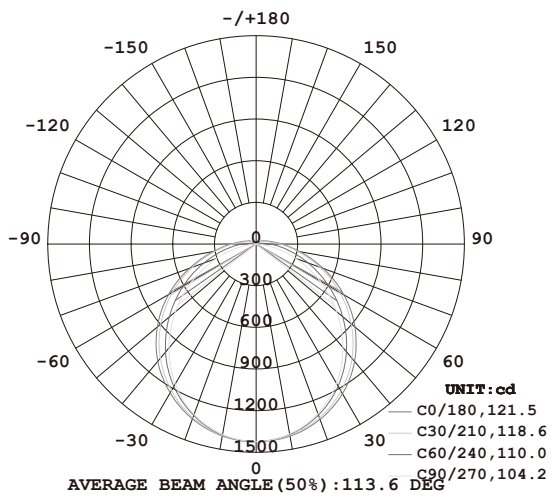

125lm/W

Kelvin temperature

3600K

Length

5ft (1500mm)

Optical Data

LED Type	LG 2835
System Efficacy	125LM/W(CCT=3600K) ±5%
Luminous Flux	4500LM(CCT=3600K) ±5%
CCT	3600K
Beam Angle	120°
CRI	>80Ra
System Efficiency	>90%

Photometric Data

Height	Eavg, Emax	Angle: 104.07deg	Diameter
1m	497.8, 14241x		256.32cm
2m	124.4, 356.01x		512.64cm
3m	55.31, 158.21x		768.96cm
4m	31.11, 89.001x		1025.28cm
5m	19.91, 56.961x		1281.60cm
6m	13.83, 39.561x		1537.93cm
7m	10.16, 29.061x		1794.25cm
8m	7.778, 22.251x		2050.57cm
9m	6.145, 17.581x		2306.89cm
10m	4.978, 14.241x		2563.21cm

Dimensions