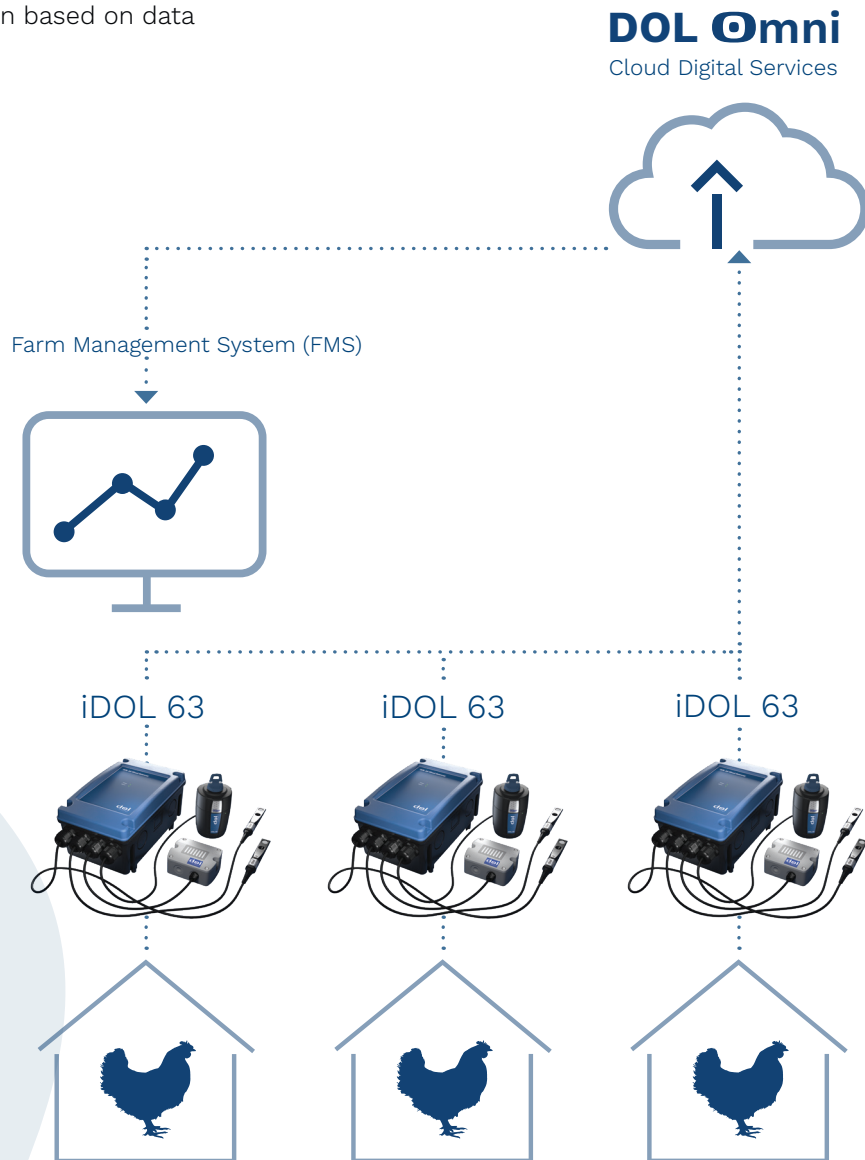

iDOL 63 Cloud Gateway

- Simplify data collection

MANAGEMENT

iDOL 63 Cloud Gateway

Wouldn't it be nice to have access to all climate data in one Farm Management System (FMS)? With the DOL Omni digital services, you can now easily monitor and collect data from multiple houses into your Farm Management System.

Today, a common challenge to farmers and Integrators around the world is the ability to:

- aggregate data from multiple livestock houses
- use and benchmark data across livestock houses
- optimize production based on data

DOL Omni

DOL Omni is the world's first platform independent digital service that can be integrated with any farm management system. To this, we are introducing, iDOL 63 Cloud Gateway. Equipped with our sensors, the device collects and provides real-time data from all your livestock houses into your preferred Farm Management System (FMS).

Simplify your data collection in one Farm Management System by calling your local Dol-Sensors dealer or Farm Management System provider and explain your needs.

This way you can:

- Manage multiple houses
- Single point of access to your data
- Benchmark
- Explore data patterns
- Simplify data collection
- Manage FMS integration